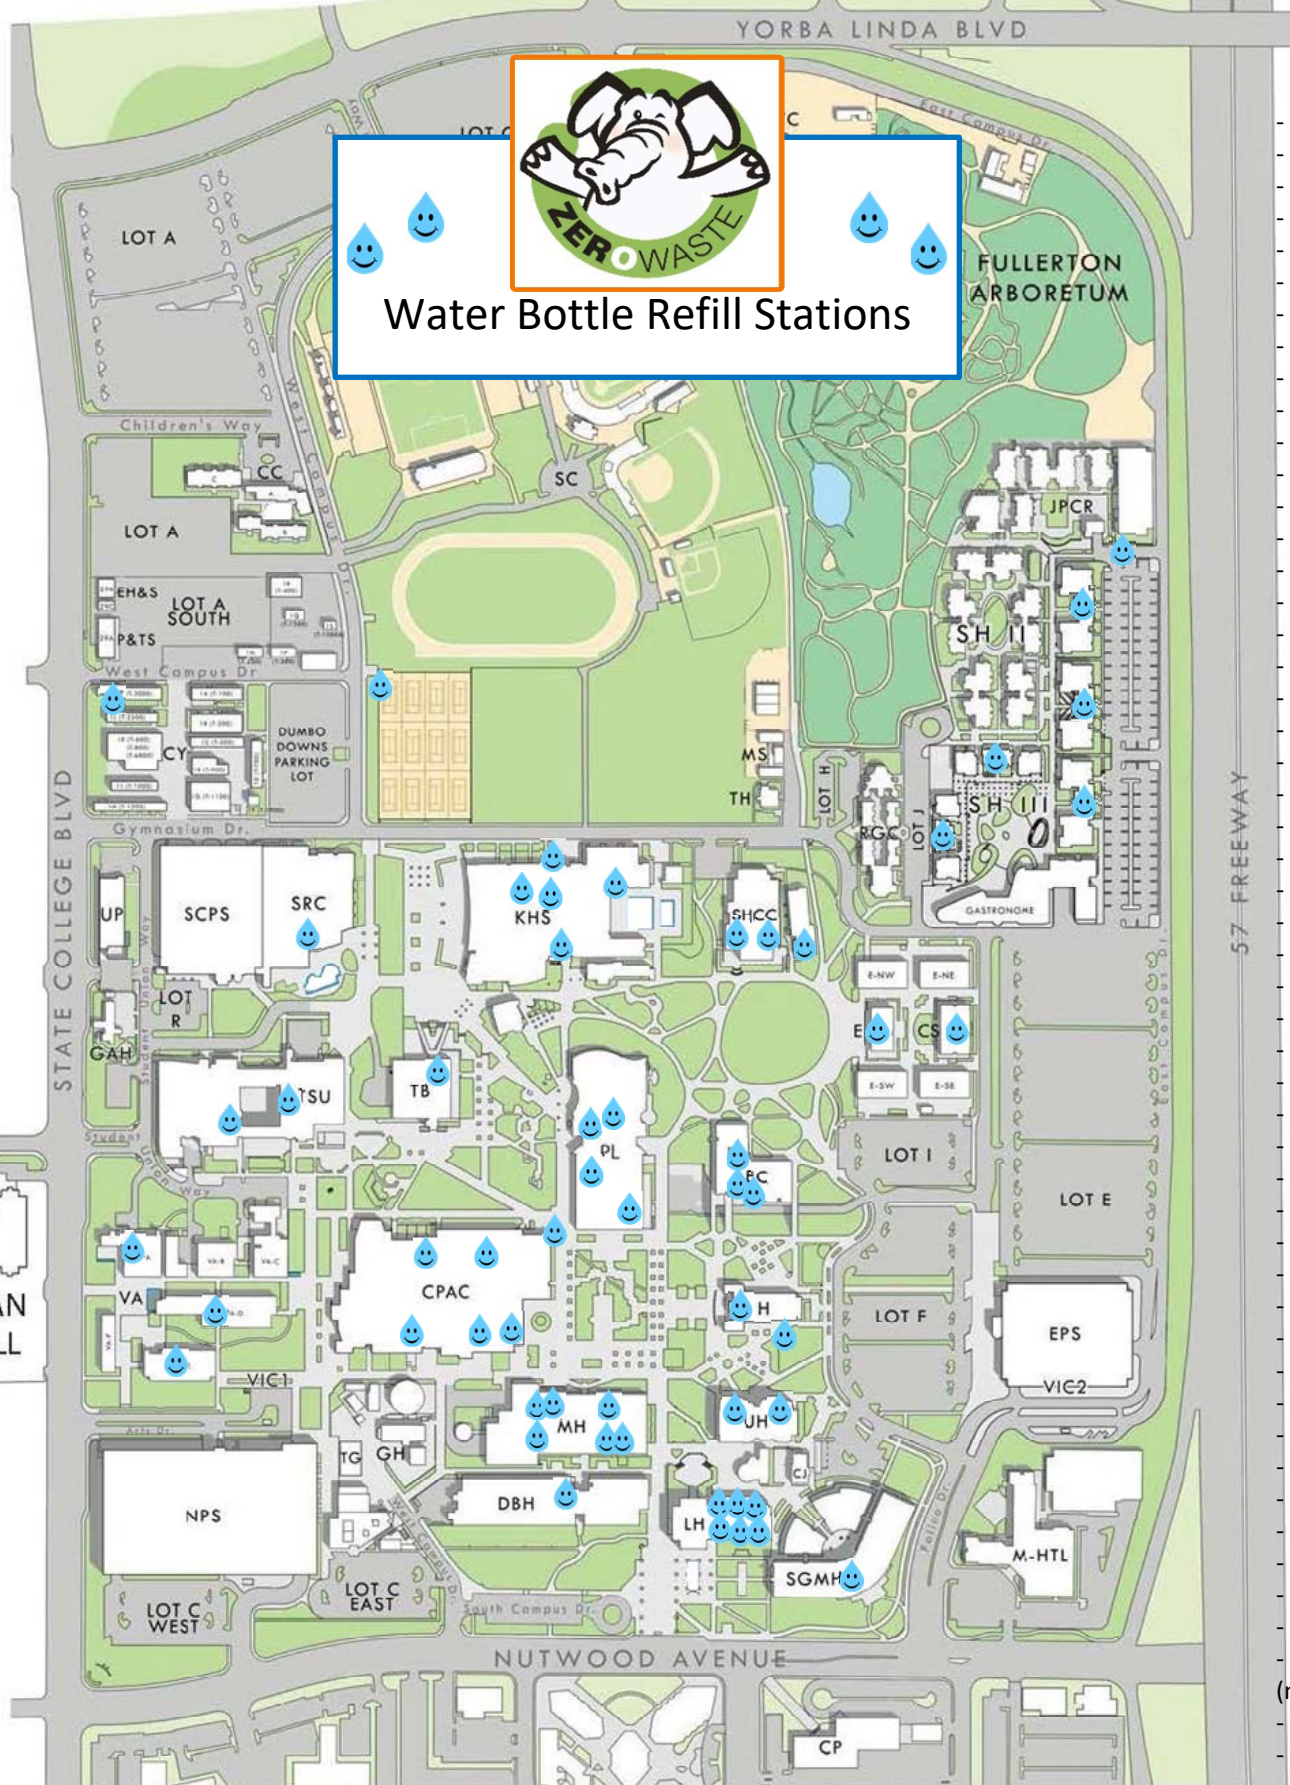

Water Bottle Refill Stations

- T-2000 Rm 120
- KHS Rm 156A
- KHS Rm 191
- KHS Rm 194A
- KHS South entrance
- PLN Basement elev
- PLN Rm 103
- PLN Rm 203
- PLN 1st floor RR
- CPAC Rm 110V1
- CPAC Rm 143
- CPAC 2nd floor RR
- CPAC Rm 253
- CPAC Rm 292
- MH Basement elev
- MH 1st floor NW
- MH Rm 141
- MH Rm 160
- MH Rm 390
- MH Rm 682/688
- LH 1st floor elevator
- LH 2nd floor South
- LH 3rd floor elevator
- LH 4th floor elevator
- LH 7th floor elevator
- LH 8th floor elevator
- DBH Rm 119
- Titan Shop 1st RR
- H 1st floor elevator
- UH Rm 148A
- UH Rm 207
- SHC South East 1st
- SHC West 1st RR
- SHC South West 1st
- EC Basement 51A
- EC 1st floor RR
- EC 2nd West Elev
- E 1st RR by Elevator
- CS 1st Men RR
- SGMH Rm 1105
- VA-E 1st Women RR
- VA-D 1st RR
- VA-A Breezeway RR
- Outdoor Housing
- Outdoor Tennis
- Outdoor KHS North
- Outdoor CPAC NE
- Outdoor H South
- Residence Halls (multiple locations)
- TSU West
- TSU East