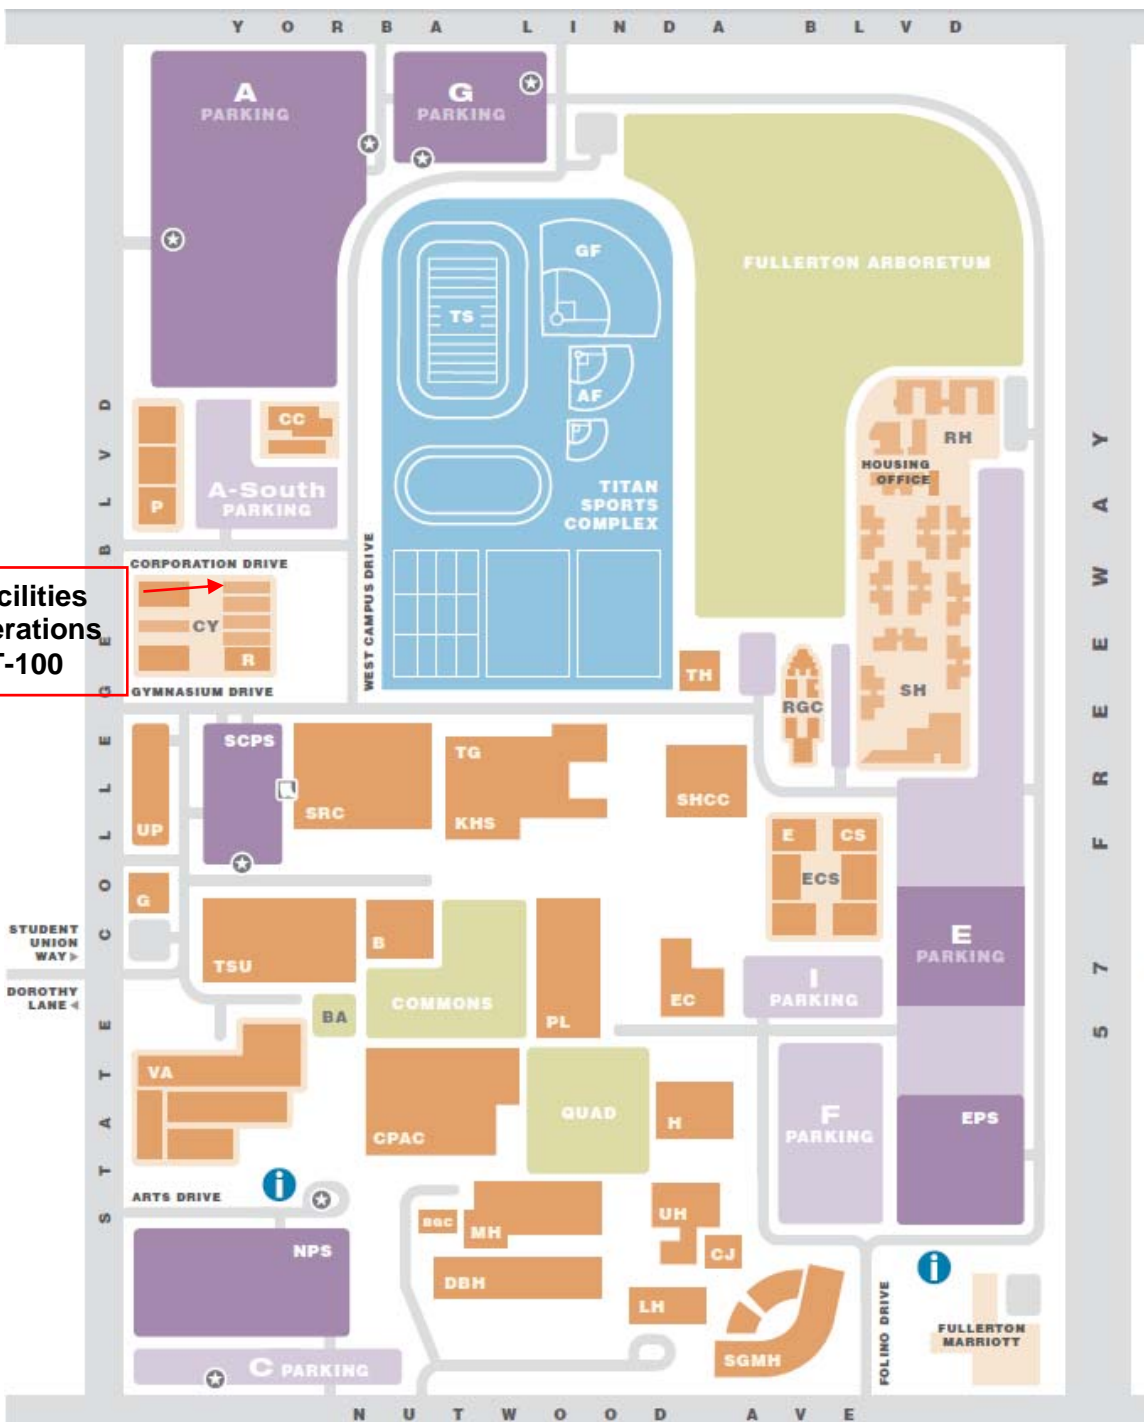

Directions to Facilities Operations:

1. **Going North on 57 Fwy:** take the Yorba Linda off ramp and turn left.

Going South on 57 Fwy: take the Yorba Linda off ramp and turn right.

2. Turn left on State College Blvd.

3. Turn Left on Corporation Dr. at a large blue sign that reads "Entrance #7"

4. Facilities Operations administration office is the second building on the right side

-  Visitor Information Center
-  Buildings
-  Student Parking
-  Faculty/Staff Parking
-  Parking Permit Machine
-  Park and Pay

Please note that the map is not to scale.

- AF** Anderson Field
- B** Bookstore/Titan Shops
- BA** Becker Amphitheater
- BGC** Greenhouse Complex
- CC** Children's Center
- CJ** Carl's Jr.
- CP** College Park
- CPAC** Clayes Performing Arts Center
- CY** Corporation Yard
- CS** Computer Science
- DBH** Dan Black Hall
- E** Engineering
- EC** Education-Classroom
- ECS** Engineering & Computer Science
- EPS** Eastside Parking Structure
- G** Golleher Alumni House
- GF** Goodwin Field
- H** Humanities-Social Sciences
- KHS** Kinesiology & Health Science
- LH** Langsdorf Hall
- MH** McCarthy Hall
- P** Parking & Transportation Office
- RH** Residence Halls
- PL** Pollak Library
- R** Receiving
- RG** Ruby Gerontology Center
- SHCC** Student Health & Counseling Center
- SGMH** Mihaylo Hall
- SH** Student Housing
- SRC** Student Rec Center
- TG** Titan Gymnasium
- TH** Titan House
- TS** Titan Stadium
- TSU** Titan Student Union
- UH** University Hall
- UP** University Police
- VA** Visual Arts
- NPS** Nutwood Parking Structure
- SCPS** State College Parking Structure